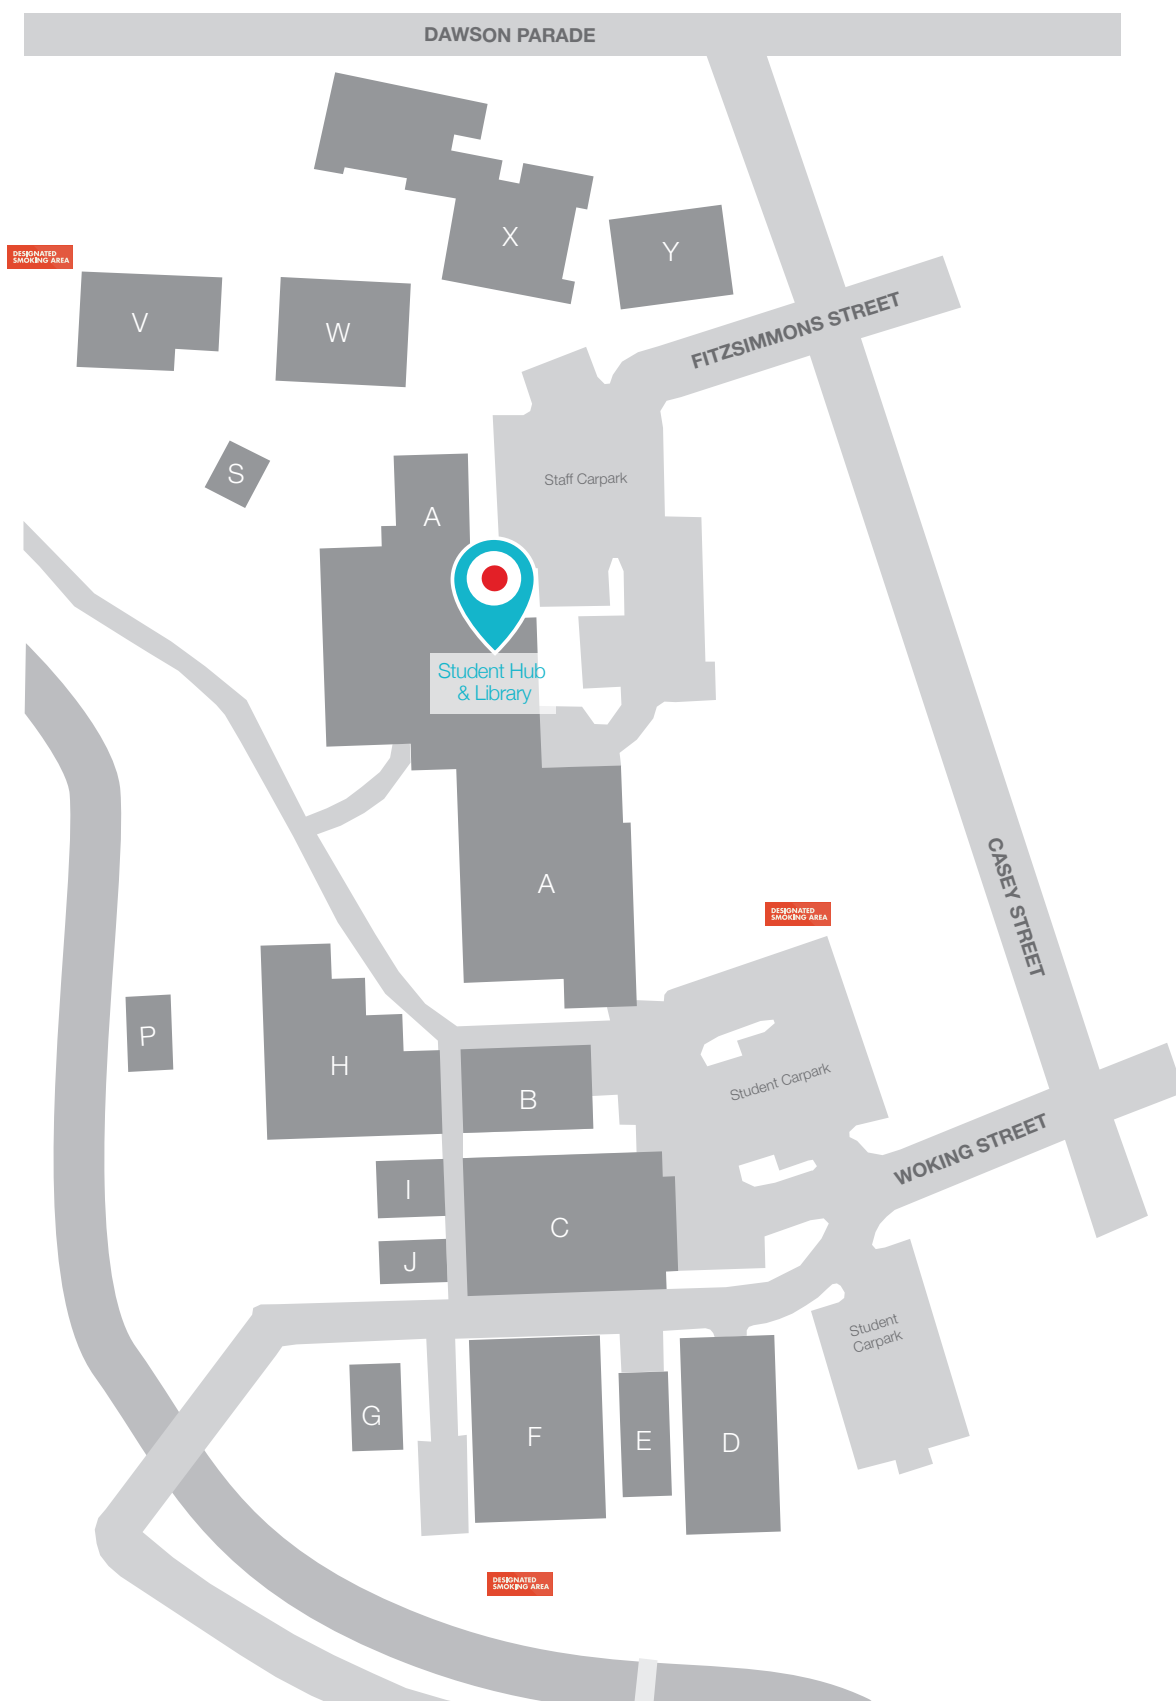

# GROVELY CAMPUS MAP

**GROVELY CAMPUS**  
Fitzsimmons Street Keperra Qld 4054

RTO NO. 0275 | CRICOS NO. 03020E

**13 72 48**  
tafebrisbane.edu.au

**MAKE GREAT HAPPEN**