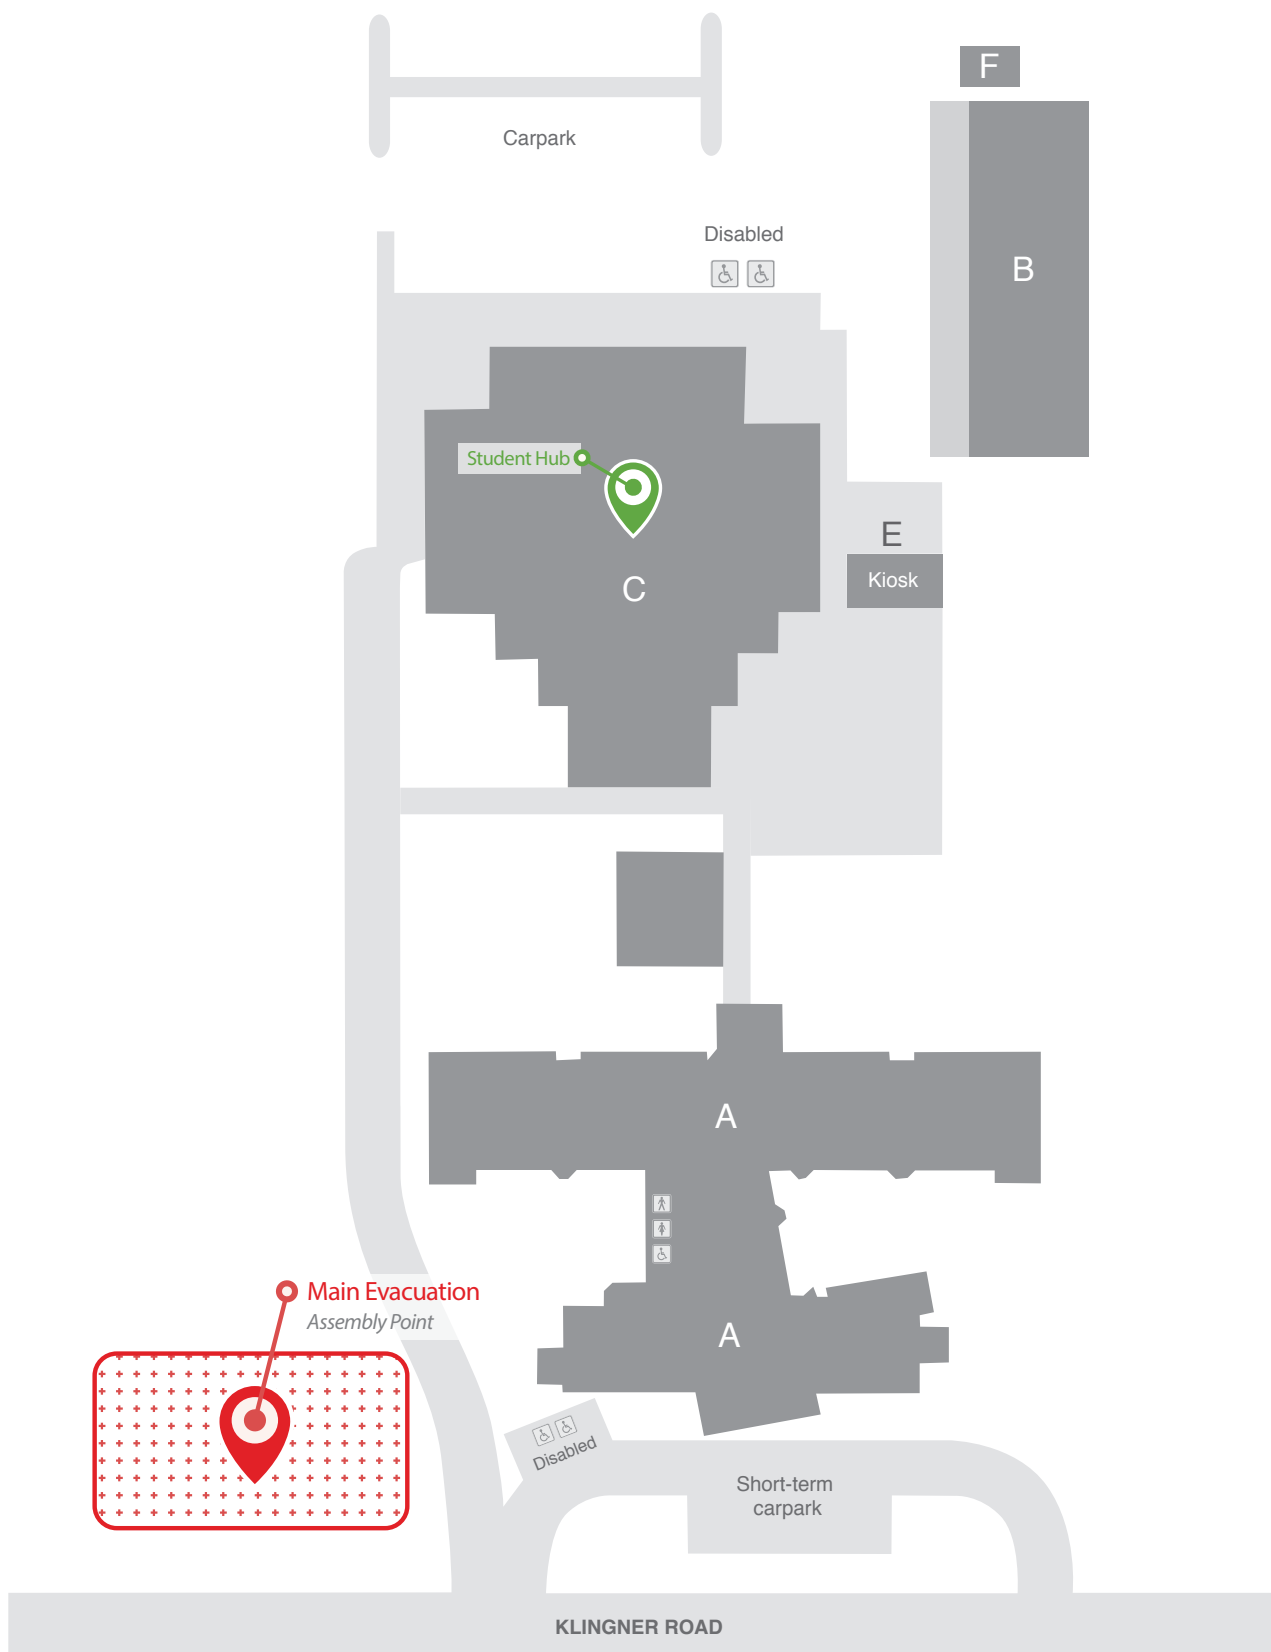

REDCLIFFE EVACUATION MAP

RECLIFFE CAMPUS
64-68 Klingner Road Redcliffe Qld 4020

RTO NO. 0275 | CRICOS NO. 03020E

13 72 48
tafebrisbane.edu.au

**MAKE
GREAT
HAPPEN**