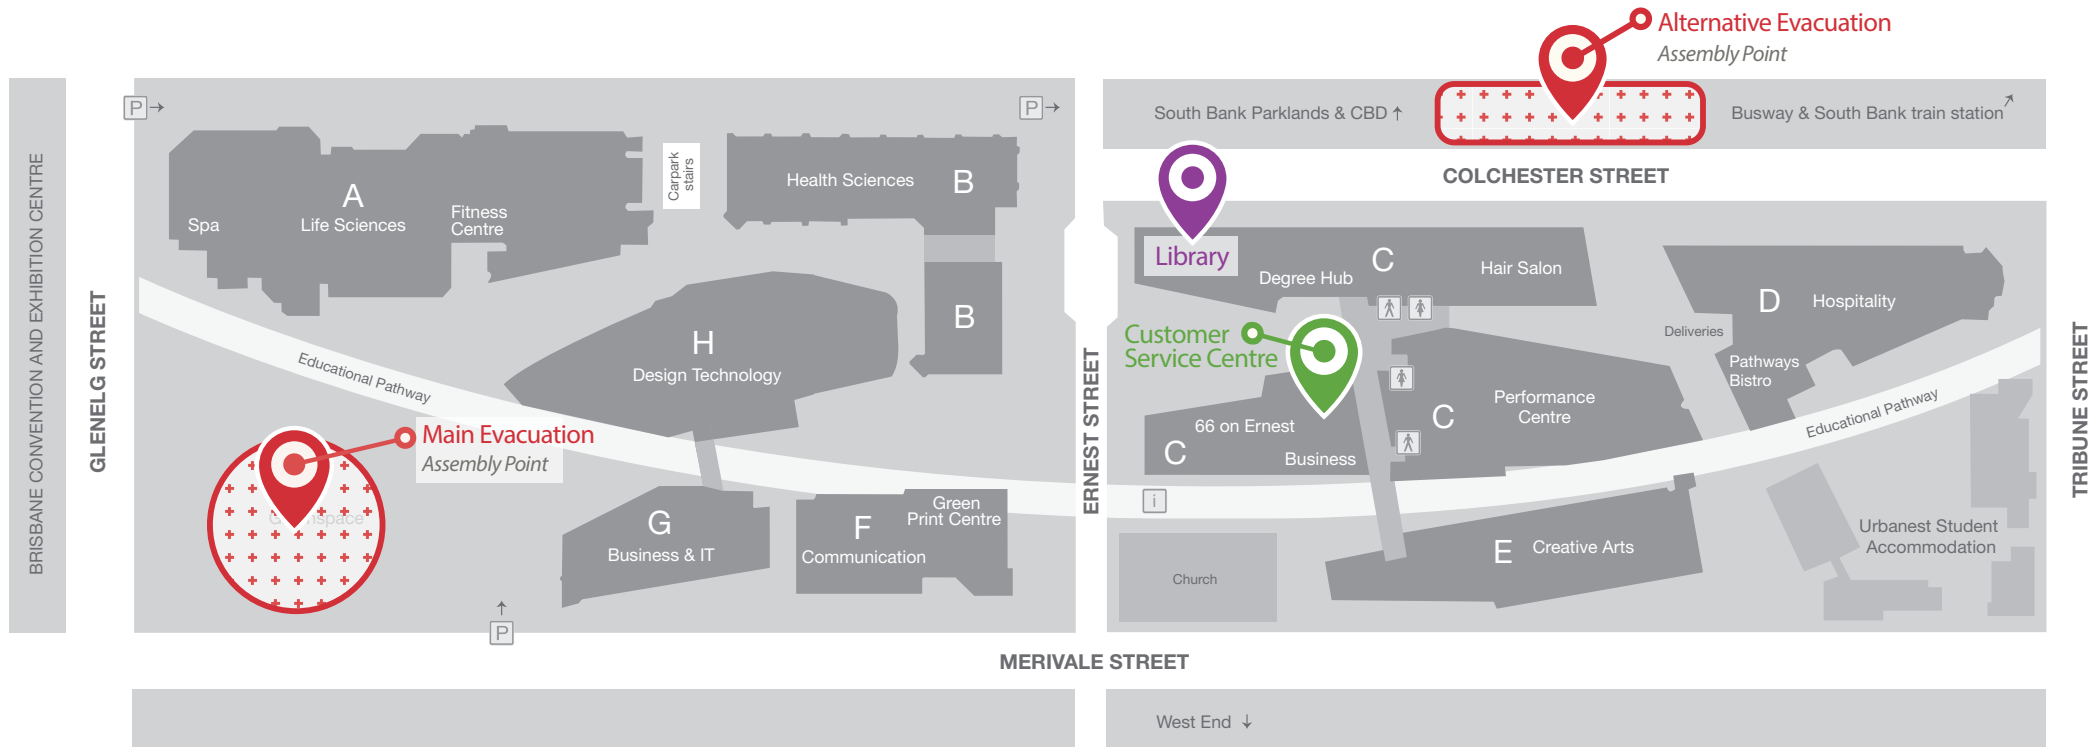

SOUTH BANK EVACUATION MAP

A - BLOCK

- Beauty Therapy
- Skin and Beauty Spa
- Dental Services
- Sport, Fitness and Recreation
- TAFE Queensland English Language and Literacy Services (TELLS)
- Health and Fitness Centre

B - BLOCK

- Applied Sciences
- Nursing
- Children and Social Services

C - BLOCK

- Library
- Student Services
- Adult Tertiary Preparation
- Indigenous Centre
- Performing Arts
- 66 on Ernest Restaurant
- Degree Hub
- Hair Salon

D - BLOCK

- Hospitality Management
- Tourism
- Meat Trades
- Bakery
- Floristry
- Pathways Bistro

E - BLOCK

- Fine Arts
- Contemporary Music
- Jewellery
- Production Workshop

F - BLOCK

- Communication and General Education
- Literacy and Learning Centre
- English Language Programs
- RICOH Green Print Centre