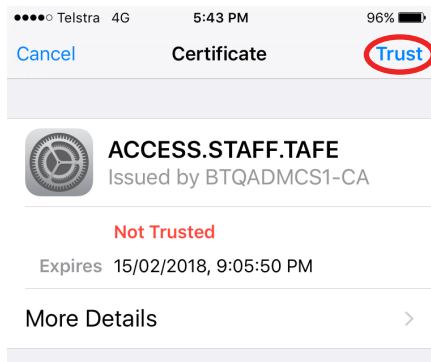

TAFE_OPEN WIFI SETUP IPHONE/IPAD

Steps to Connect to TAFE_OPEN WIFI

1. Navigate to 'Settings' and select **Wi-Fi**.
2. Select the TAFE_OPEN wireless network

3. Enter username and password

Username student.tafe\

Password ●●●●●●●●

Username format:

Prefix	Username Example
student.tafe\	student.tafe\1234567890

4. Click **Trust** to accept the certificate

The device should now successfully connect to the TAFE_OPEN wireless network.