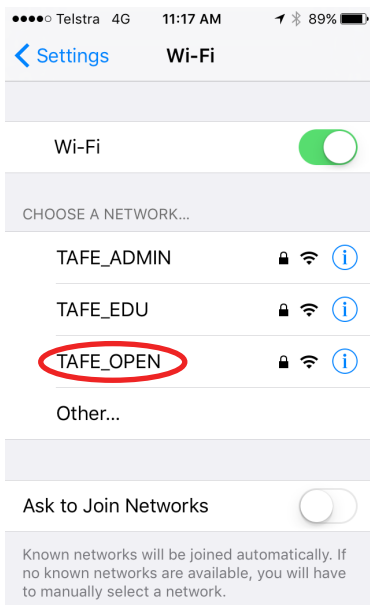

TAFE_OPEN WIFI SETUP IPHONE/IPAD

Steps to Connect to TAFE_OPEN WIFI

1. Navigate to 'Settings' and select **Wi-Fi**.
2. Select the TAFE_OPEN wireless network

3. Enter username and password

Username student.tafe\