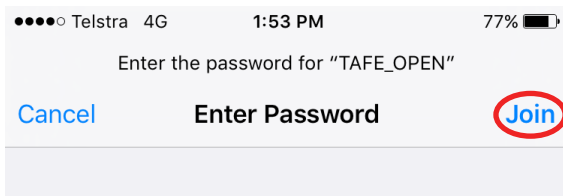

TAFE_OPEN WIFI SETUP IPHONE/IPAD

Steps to Connect to TAFE_OPEN WIFI

1. Navigate to 'Settings' and select **Wi-Fi**.
2. Select the TAFE_OPEN wireless network

3. Enter username and password

Username student.tafe\