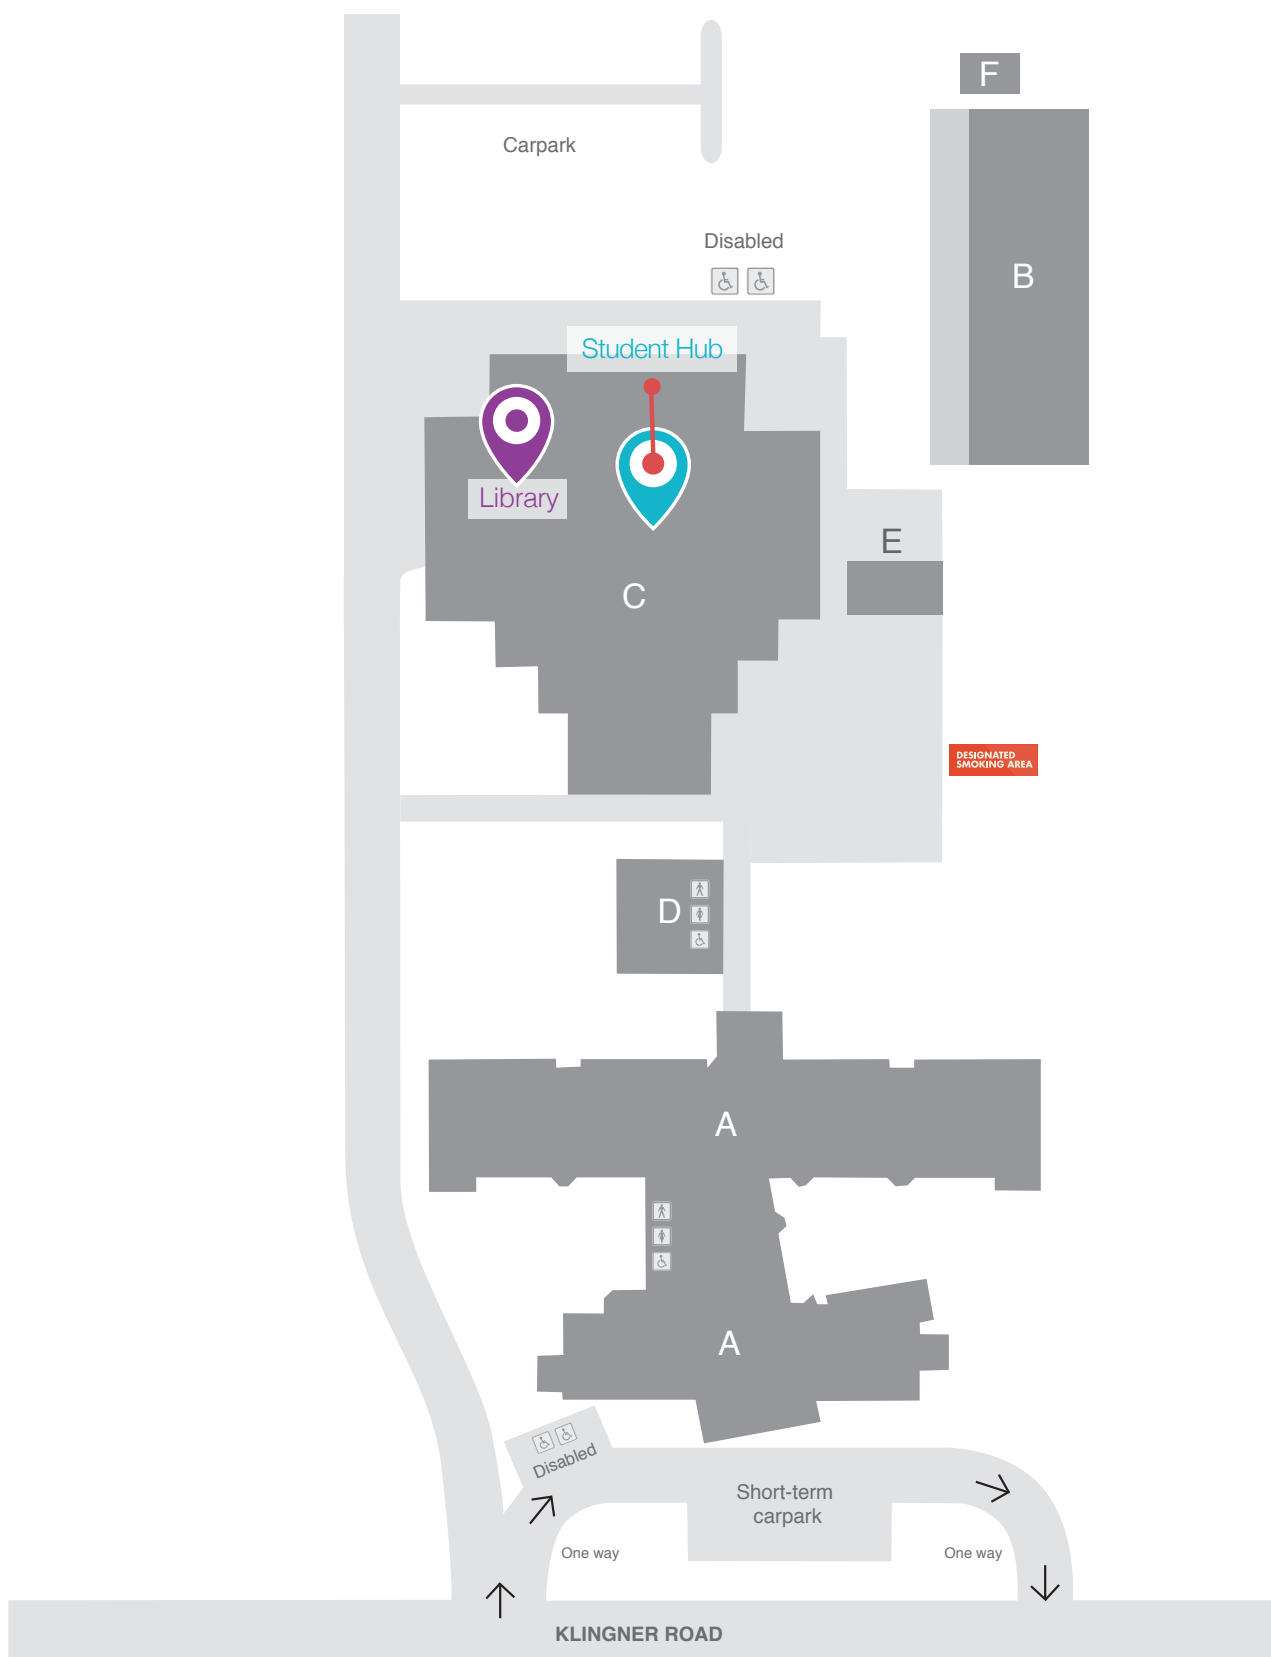

REDCLIFFE CAMPUS MAP

RECLIFFE CAMPUS

64-68 Klingner Road Redcliffe Qld 4020

RTO NO. 0275 | CRICOS NO. 03020E

13 72 48
tafebrisbane.edu.au

MAKE
GREAT
HAPPEN